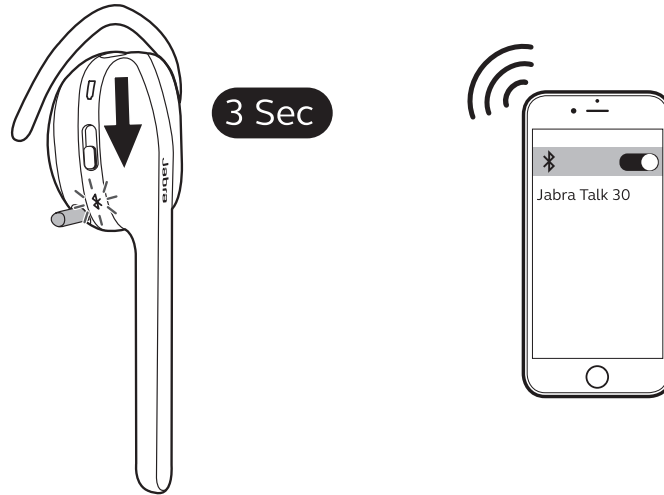

Premium design.

Designed with features to make a busy life-on-the-move easier, Talk 30 adds style and sophistication with a brushed steel surface and transparent Earhook.

At a glance:

Jabra Talk 30

- **Clear HD calls.** High Definition Voice microphone.
- **On-ear wearing style.** Ergonomically designed for all-day comfort.
- **Long lasting.** Up to 5 hours of calls. Up to 7 days of standby time.
- **Stream from your phone.** Music, podcasts and GPS directions.
- **Easy to use.** One button. Automatically adjusts volume/background noise.
- **Premium design.** Stylish, brushed steel surface and transparent Earhook.

How to pair

First time pairing

1. Hold the Off/On/Pairing switch in the pairing position for 3 seconds. The Bluetooth LED will flash blue.

2. Turn on Bluetooth on your smartphone and select the Jabra Talk 30 from the list of available devices.