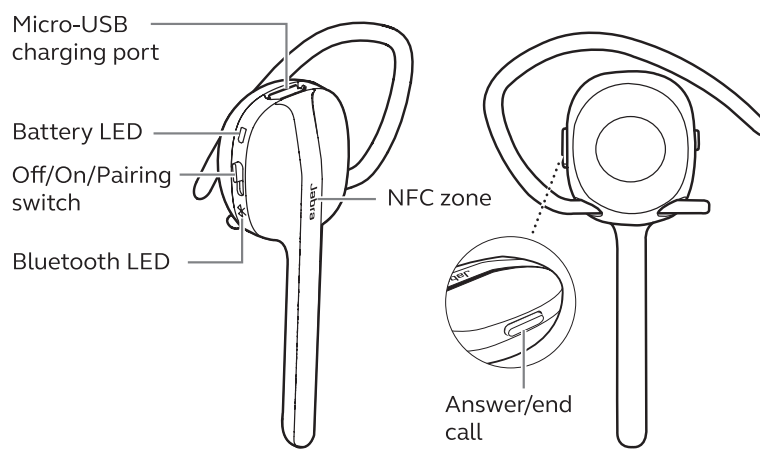

Premium design.

Designed with features to make a busy life-on-the-move easier, Talk 30 adds style and sophistication with a brushed steel surface and transparent Earhook.

At a glance:

Jabra Talk 30

- **Clear HD calls.** High Definition Voice microphone.
- **On-ear wearing style.** Ergonomically designed for all-day comfort.
- **Long lasting.** Up to 5 hours of calls. Up to 7 days of standby time.
- **Stream from your phone.** Music, podcasts and GPS directions.
- **Easy to use.** One button. Automatically adjusts volume/background noise.
- **Premium design.** Stylish, brushed steel surface and transparent Earhook.

How to pair

First time pairing

1. Hold the Off/On/Pairing switch in the pairing position for 3 seconds. The Bluetooth LED will flash blue.

2. Turn on Bluetooth on your smartphone and select the Jabra Talk 30 from the list of available devices.

How to use

Note: Fully charge the headset before first use.

Features	Benefits	Jabra Talk 30	
Audio	HD Voice* for high definition sound quality	Crystal clear call quality	•
Connectivity	Multiuse™	Connect up to 8 Bluetooth devices at the same time	•
	A2DP technology for streaming	Allows you to stream music, podcasts and GPS	•
Ease of use	Smartphone voice control	Interact with Siri and Google Assistant	•
	Up to 5 hours of talk time	Stay connected longer	•
	Voice dialing	Handsfree call enabling	•
	On ear wearing style with eargel	All-day comfort	•
	Multi function button	One button controlling most tasks	•
	Voice guidance	Voice updates ie. auto volume, and background noise adjusts	•
Compatibility	For compatibility information go to Jabra.com		