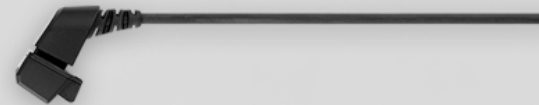

# What's in the Box

Soft Pouch

SDW 5061

Charging Cable

DECT Dongle

Compliance Sheet

Quick Guide

Safety Guide