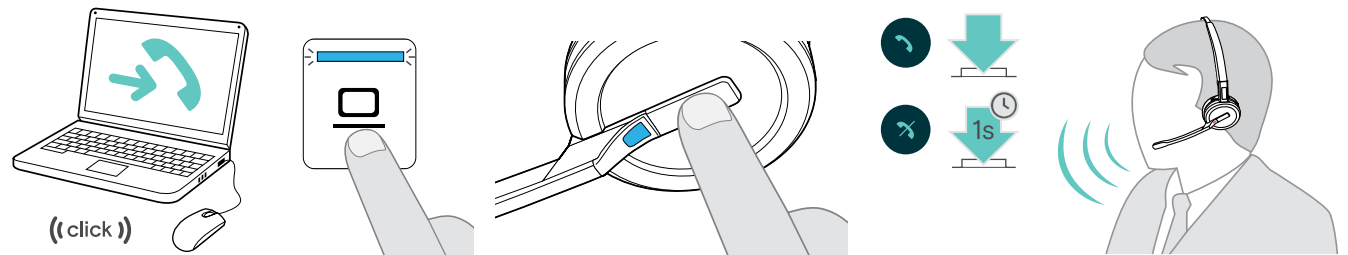

Accept/end a call