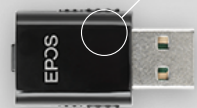

# What's in the Box

Soft Pouch

SDW 5061

Charging Cable

DECT Dongle

Compliance Sheet

Quick Guide

Safety Guide