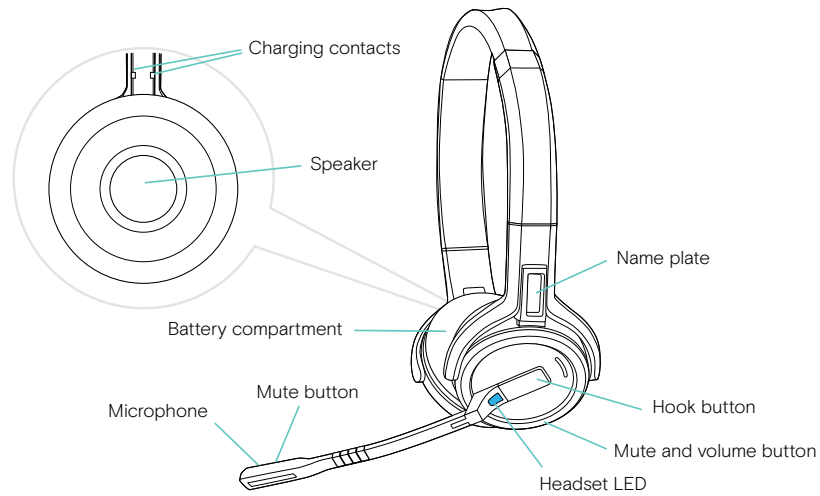

How to Use the IMPACT 5000