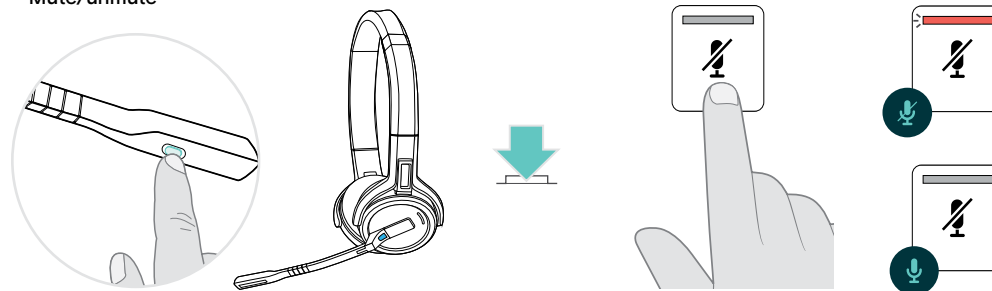

Mute/unmute